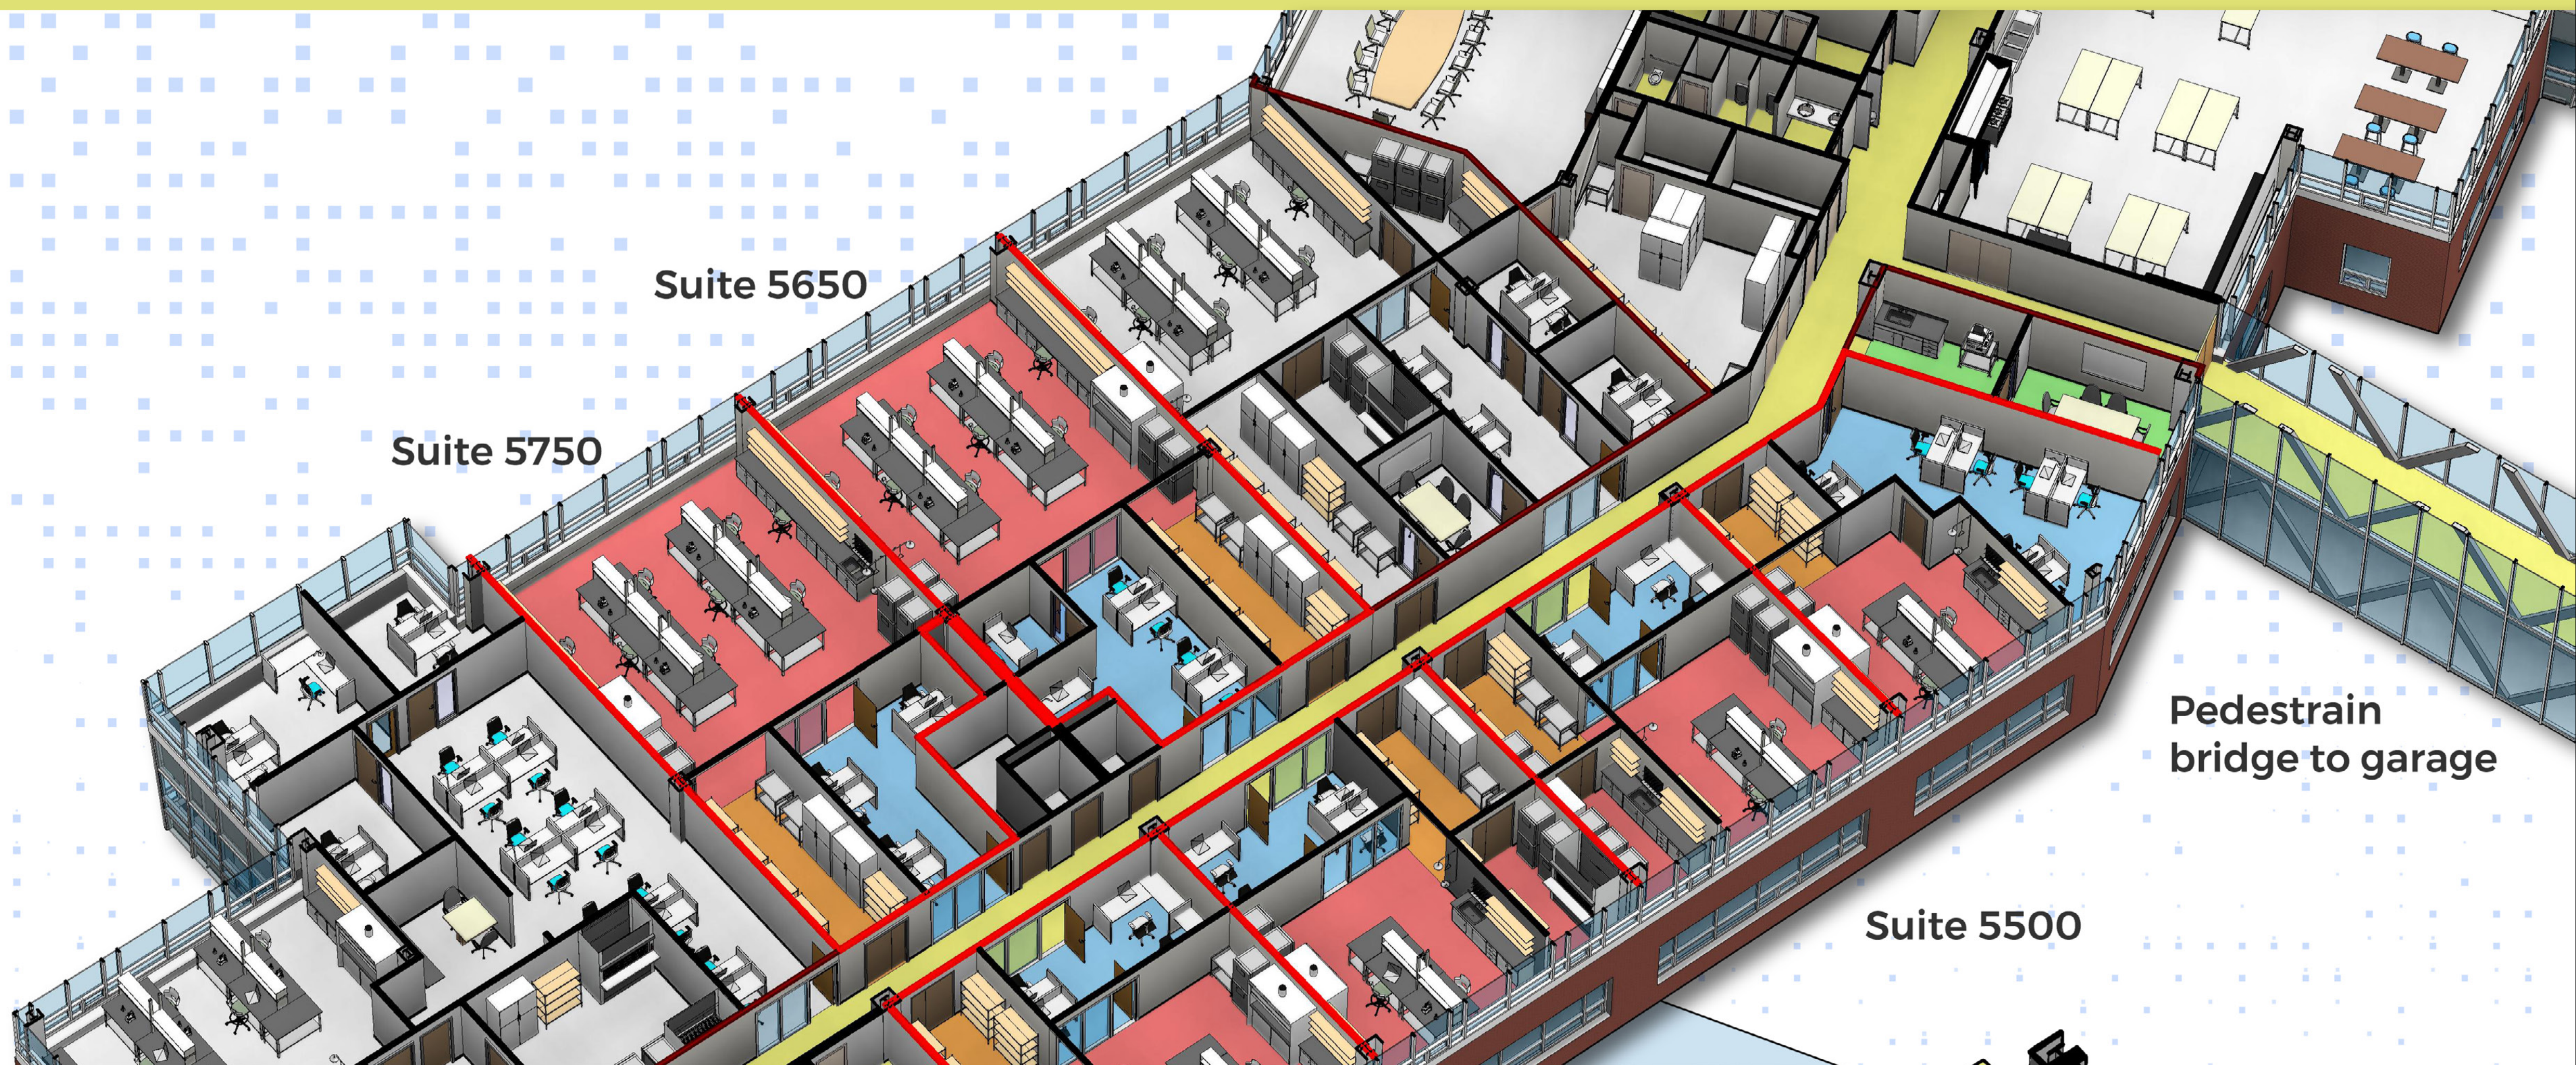

Emerging Tech Center

at 48 Dunham Ridge

Incubator lab suites from 1,200 SF to 2,000 SF in Beverly

Emerging Tech Center
at 48 Dunham Ridge

48 DUNHAM | RIDGE

 **Cummins** DUNHAM|RIDGE

Emerging Tech Center
at 48 Dunham Ridge