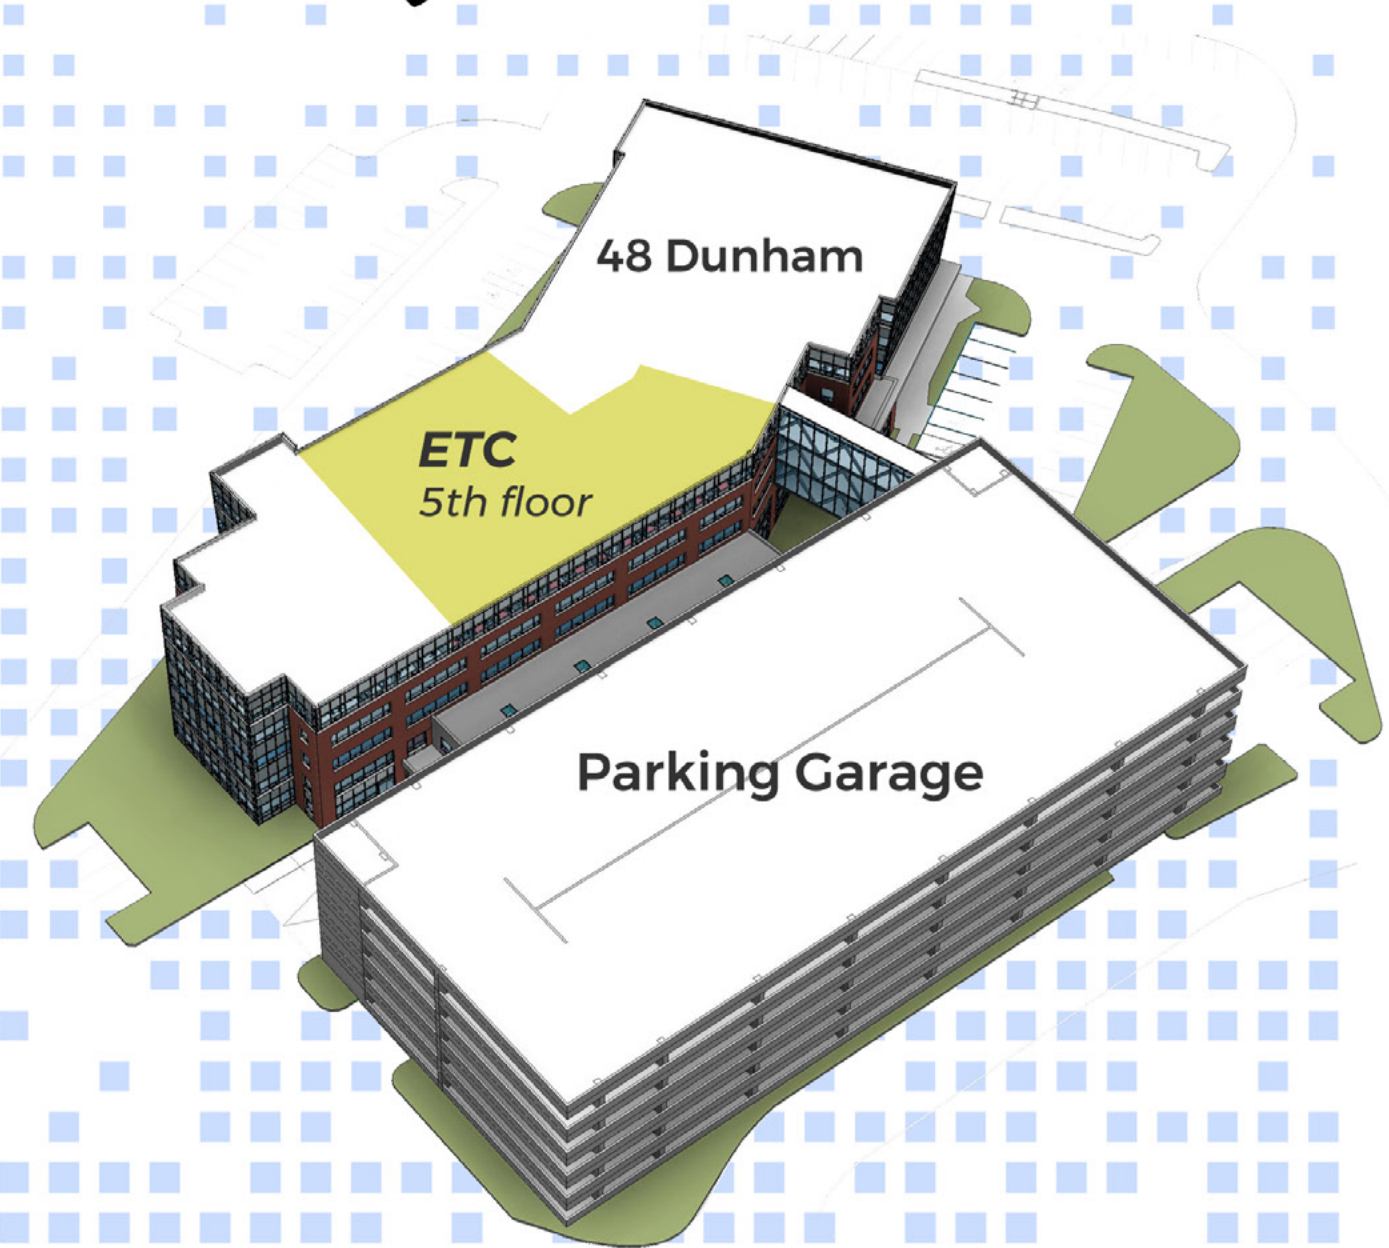

Emerging Tech Center

at 48 Dunham Ridge

Incubator lab suites from 1,200 SF to 2,000 SF in Beverly

Emerging Tech Center
at 48 Dunham Ridge

48 DUNHAM | RIDGE

 **Cummins** DUNHAM|RIDGE

Emerging Tech Center
at 48 Dunham Ridge

48 DUNHAM|RIDGE

Emerging Tech Center
at 48 Dunham Ridge

48 DUNHAM | RIDGE

Emerging Tech Center
at 48 Dunham Ridge

48 DUNHAM | RIDGE

FLAMMABLE
KEEP FIRE AWAY

Cummings Buildings

Power Charities