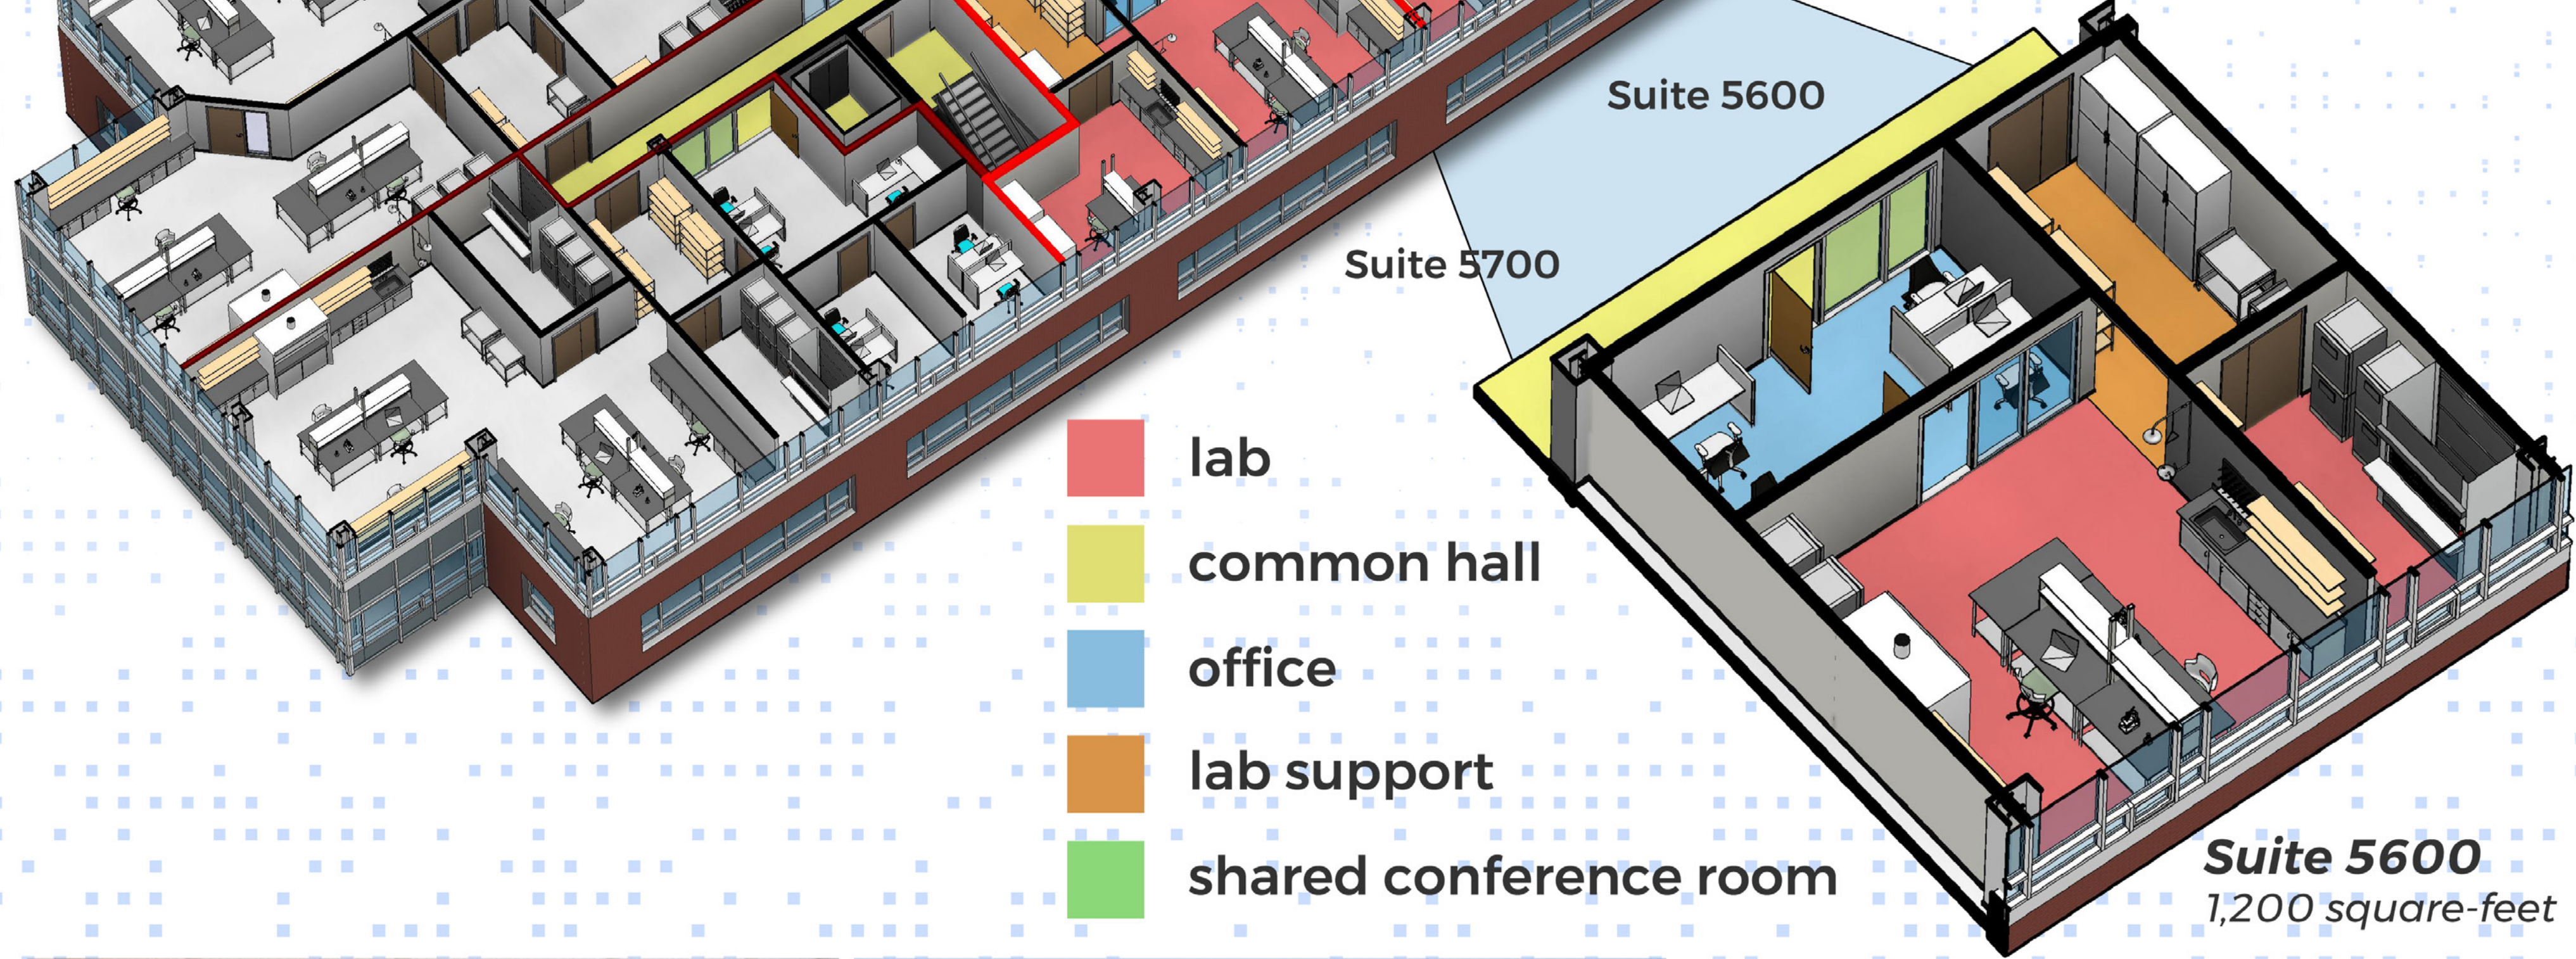

Emerging Tech Center

at 48 Dunham Ridge

Incubator lab suites from 1,200 SF to 2,000 SF in Beverly

Emerging Tech Center
at 48 Dunham Ridge

48 DUNHAM | RIDGE

 **Cummins** DUNHAM|RIDGE

Emerging Tech Center
at 48 Dunham Ridge